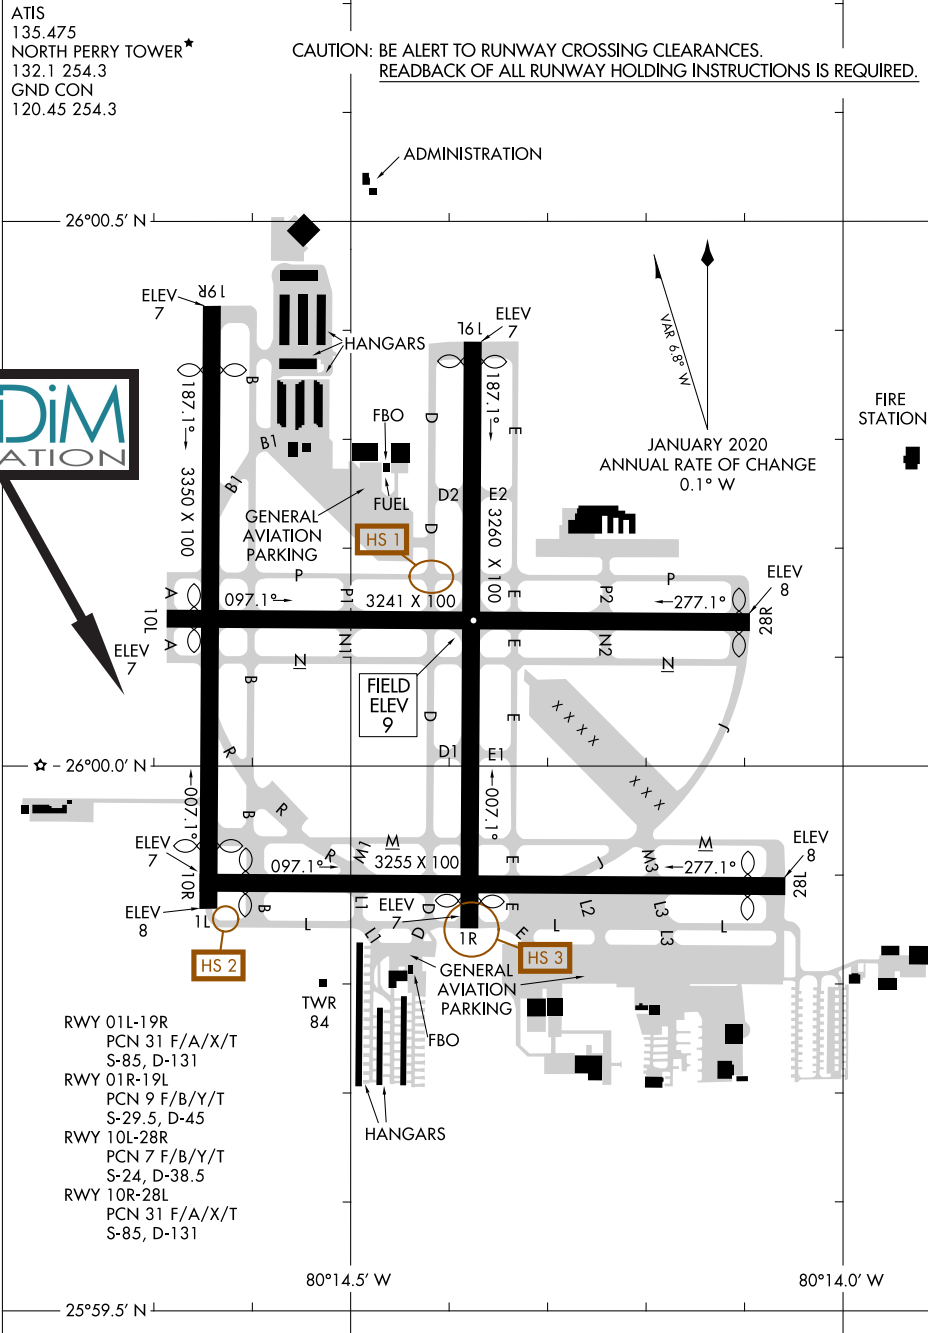

20086

AIRPORT DIAGRAM

AL-5606 (FAA)

NORTH PERRY (HWO)
HOLLYWOOD, FLORIDA

AIRPORT DIAGRAM

20086

HOLLYWOOD, FLORIDA
NORTH PERRY (HWO)